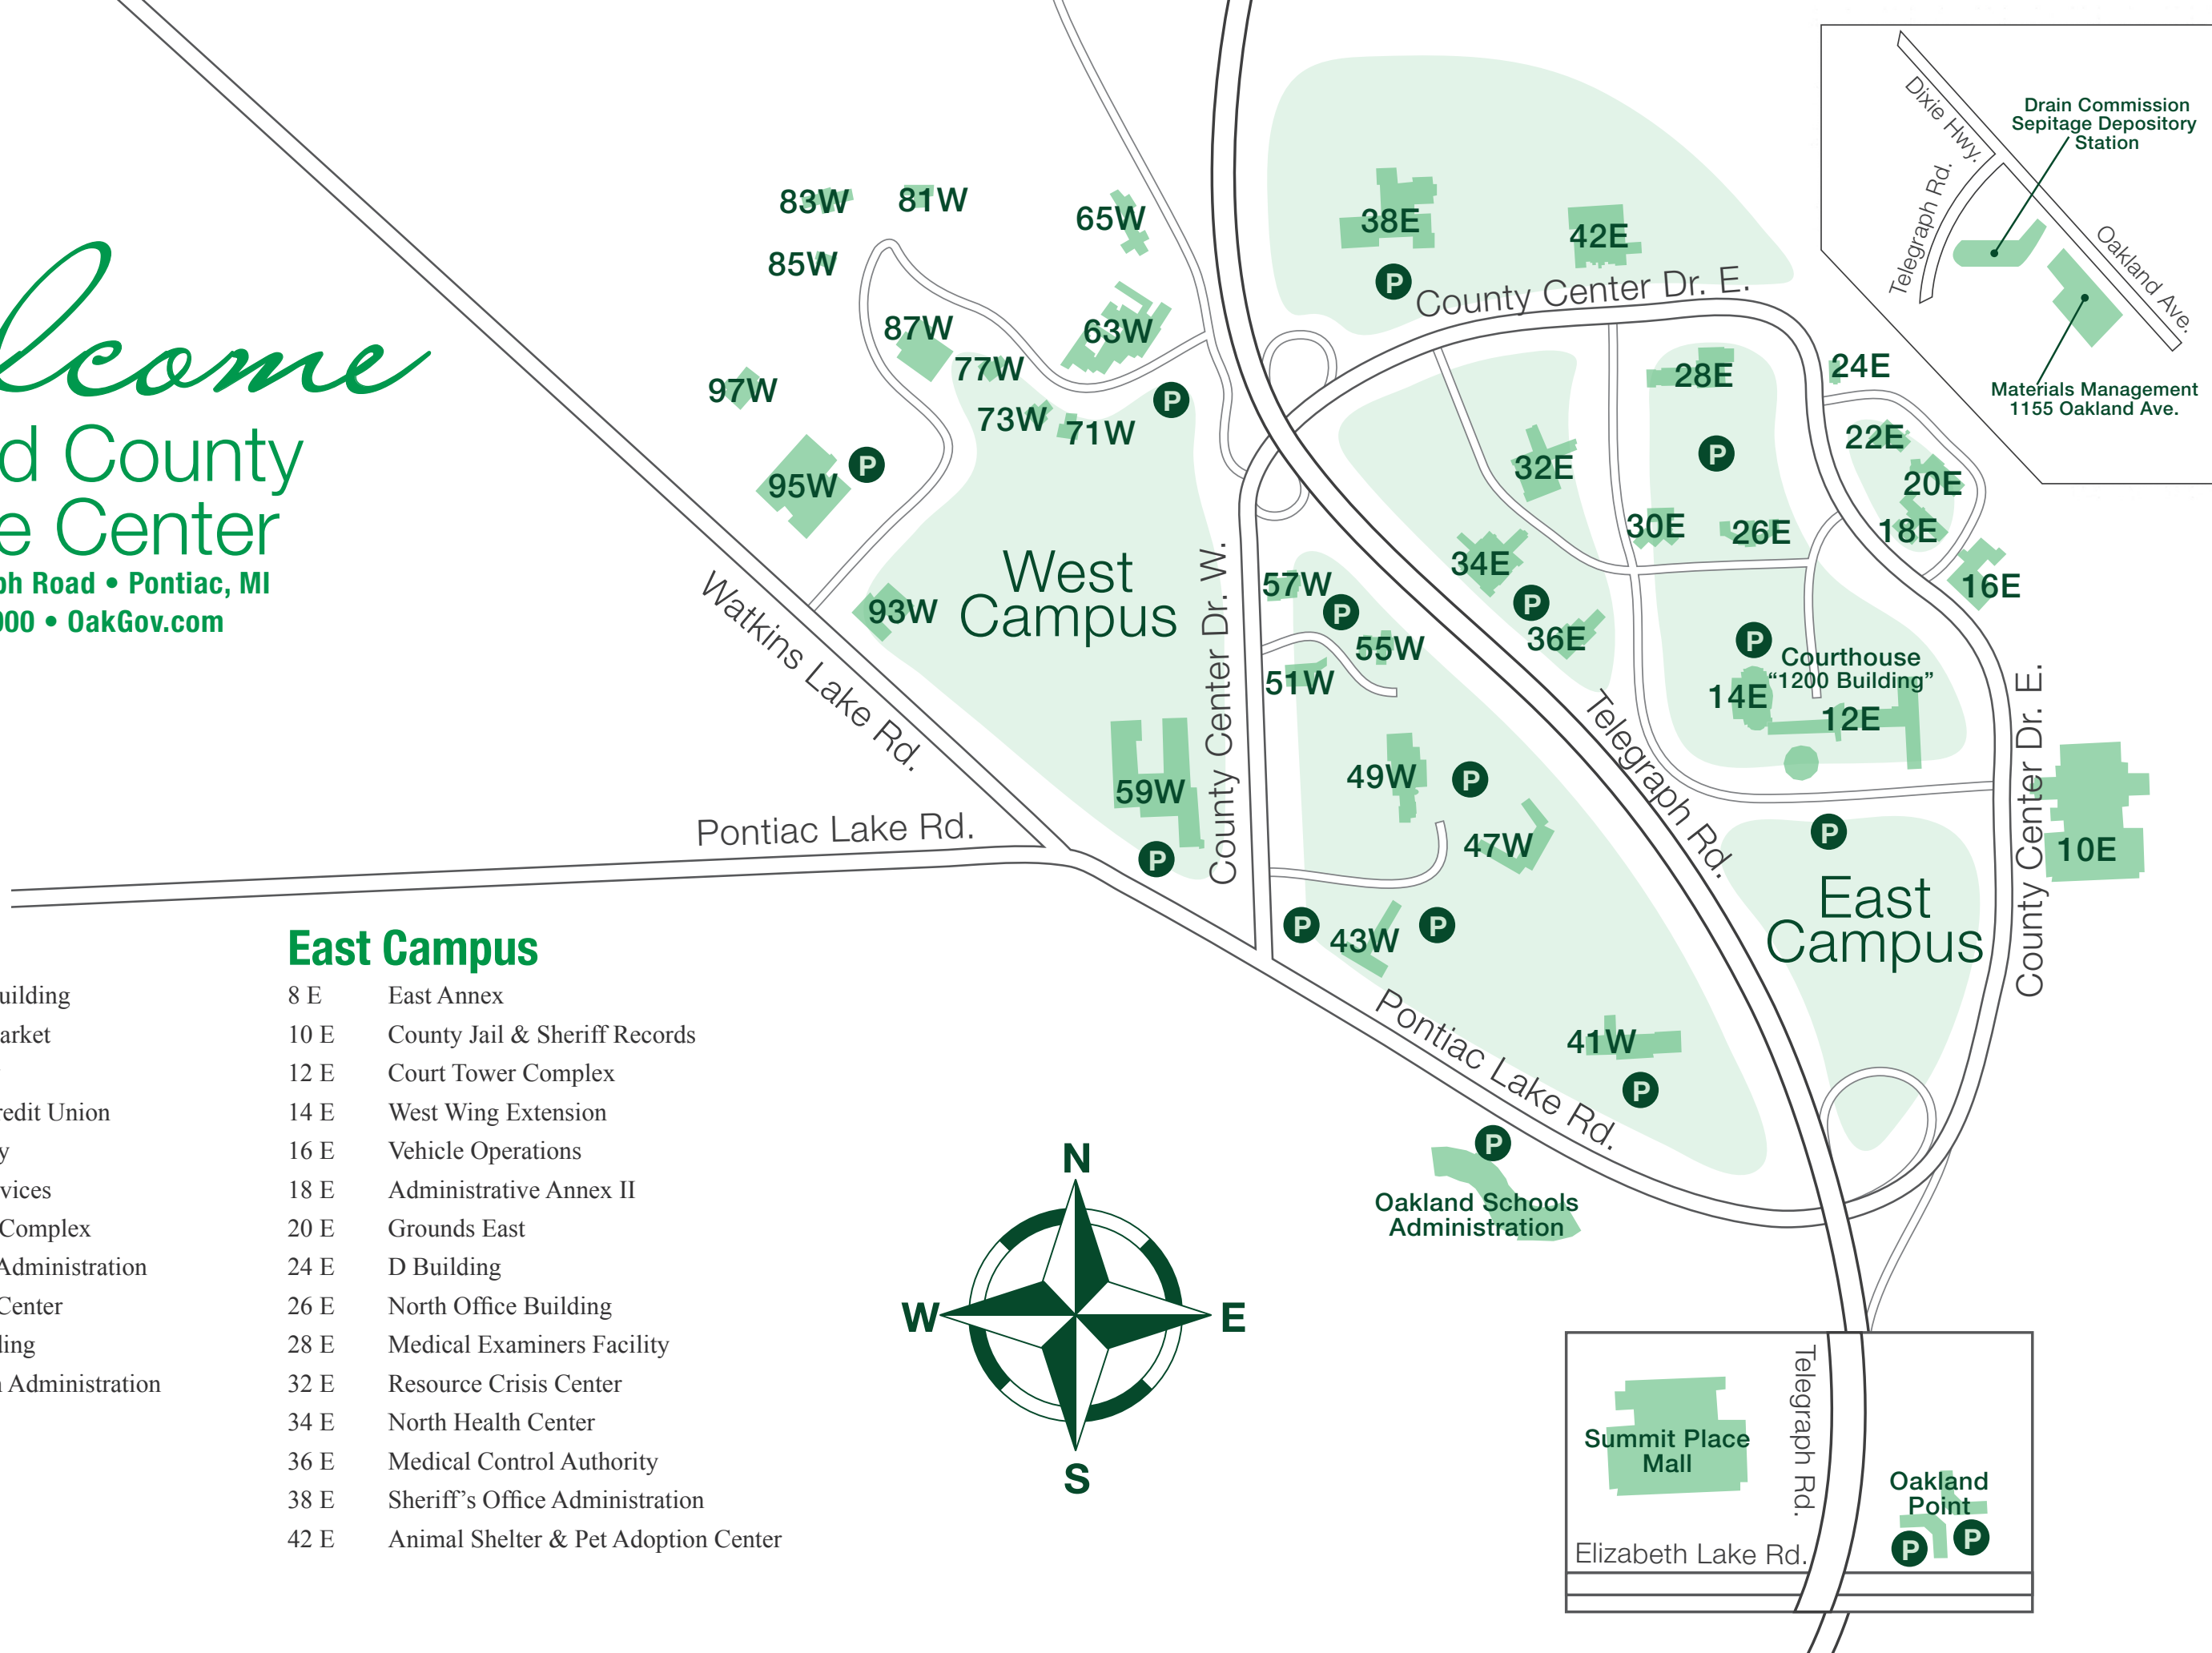

## Oakland County Service Center

1200 N. Telegraph Road • Pontiac, MI  
(248) 858-1000 • OakGov.com

### West Campus

- 41 W Executive Office Building
- 43 W Oakland County Market
- 47 W Homeland Security
- 51 W Oakland County Credit Union
- 55 W Easter Seals Society
- 57 W Sheriff's Patrol Services
- 59 W Road Commission Complex
- 63 W Children's Village Administration
- 93 W US Army Reserve Center
- 95 W Public Works Building
- 97 W Parks & Recreation Administration

### East Campus

- 8 E East Annex
- 10 E County Jail & Sheriff Records
- 12 E Court Tower Complex
- 14 E West Wing Extension
- 16 E Vehicle Operations
- 18 E Administrative Annex II
- 20 E Grounds East
- 24 E D Building
- 26 E North Office Building
- 28 E Medical Examiners Facility
- 32 E Resource Crisis Center
- 34 E North Health Center
- 36 E Medical Control Authority
- 38 E Sheriff's Office Administration
- 42 E Animal Shelter & Pet Adoption Center