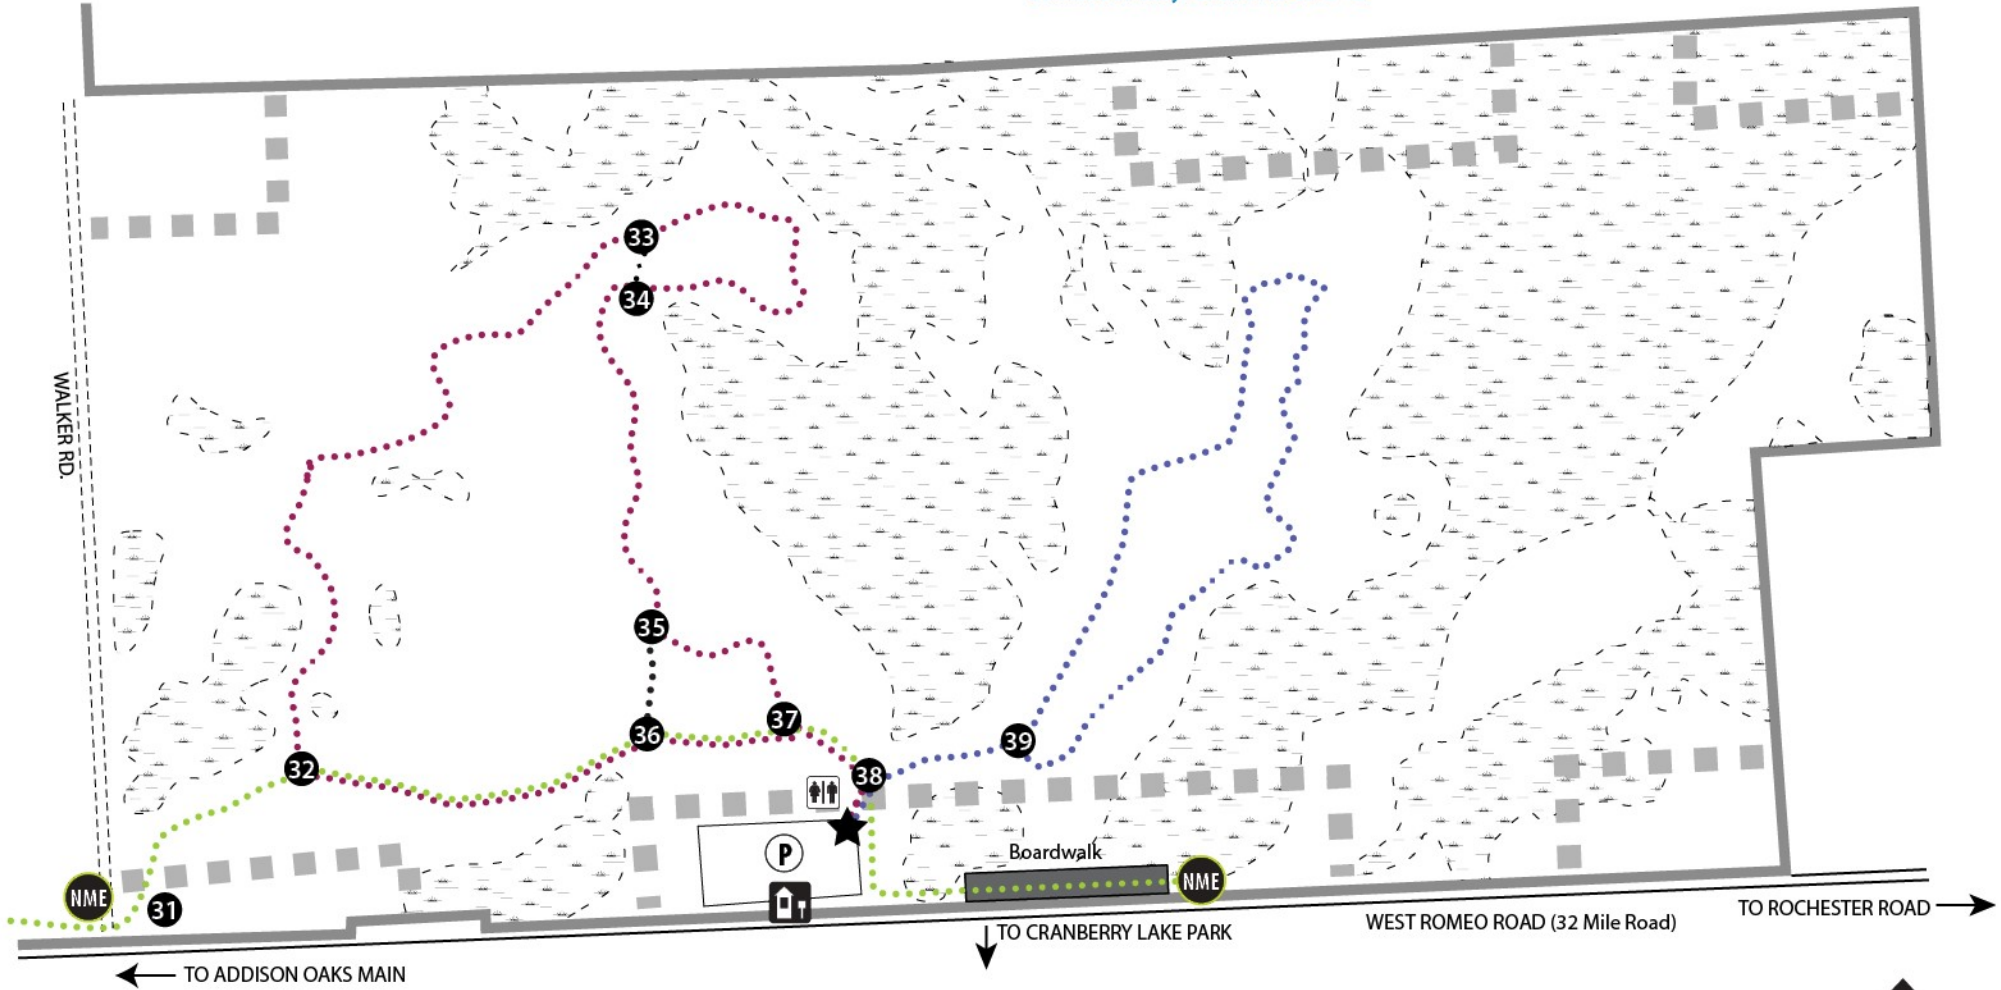

Addison Oaks - East
County Park

1480 West Romeo Road
Leonard, MI 48367
248-693-2432

OAKLAND COUNTY PARKS
Great Parks for Great People
OaklandCountyParks.com

LEGEND	
	Trailhead
	Natural Trail
	Trail Intersections
	Parking
	Portable Restroom
	Park Entrance
	Non-motorized Entrance
	Hunting Safety Zone
	Park Perimeter
	Wetland

TRAIL	DISTANCE	DIFFICULTY	USE
Connector Trail	0.8 mile		
Trail Loop H	1.7 miles		
Trail Loop I	1.23 miles		
Trail Link			

TRAIL REFERENCE POINT

Intersection where you are

All maps oriented to North

Direction of travel to next trail intersection