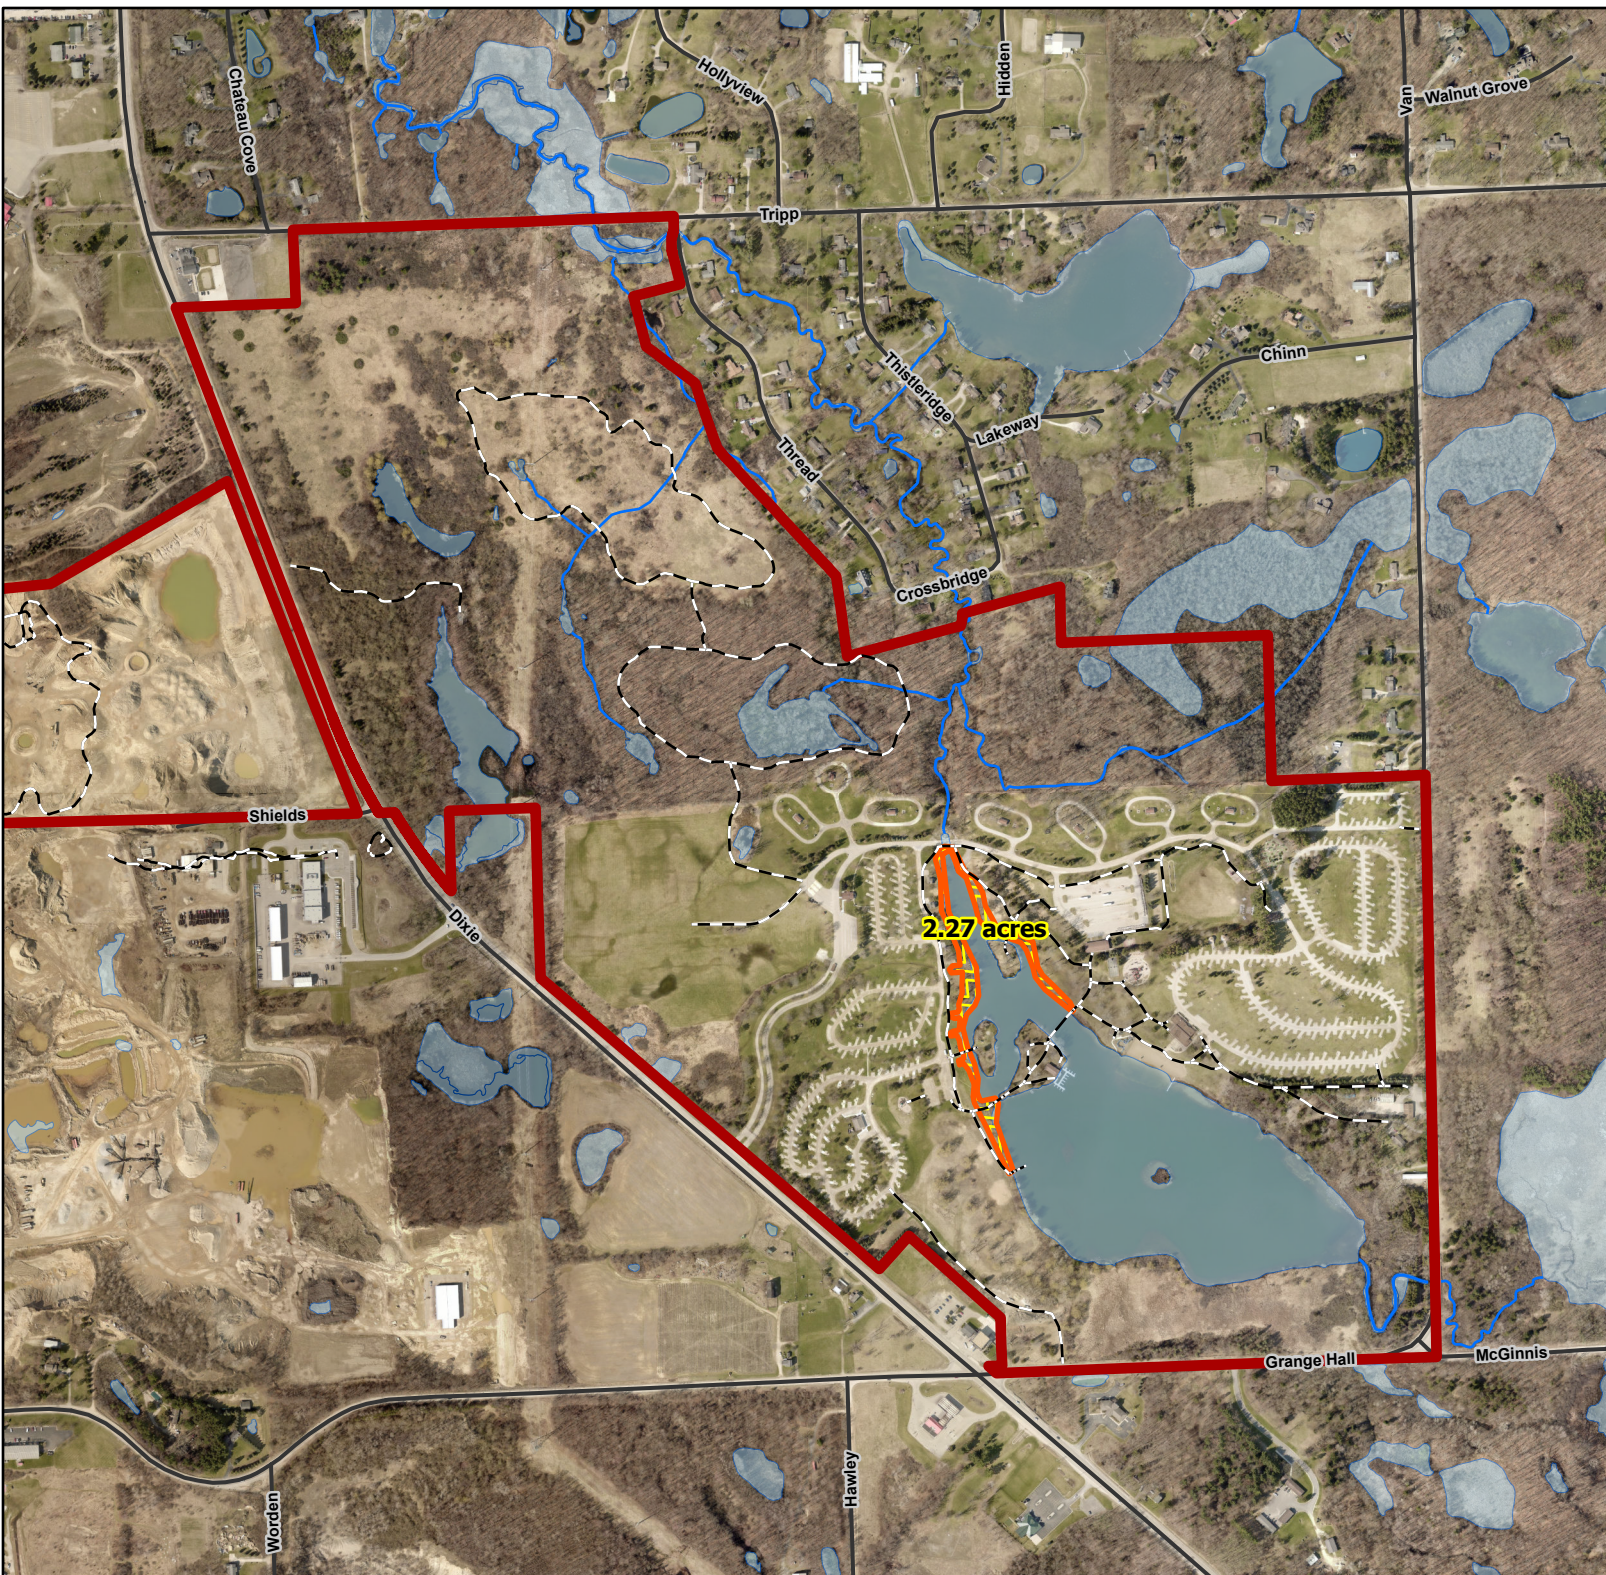

Groveland Oaks

14555 Dixie Highway
Holly, MI 48442

-- 2023 Spring Burn Units --

2023 Spring Burns

Trail - Multi-Use

Park Boundary

Rivers and Streams Course

Water and Wetland Area

Road

2022 Aerial Photo

Oakland County Parks and Recreation

Chris Ward, Director

2800 Watkins Lake Road
Waterford, MI
248-858-0906

www.OaklandCountyParks.com

Revision Date: 8/24/2023

2.27 acres