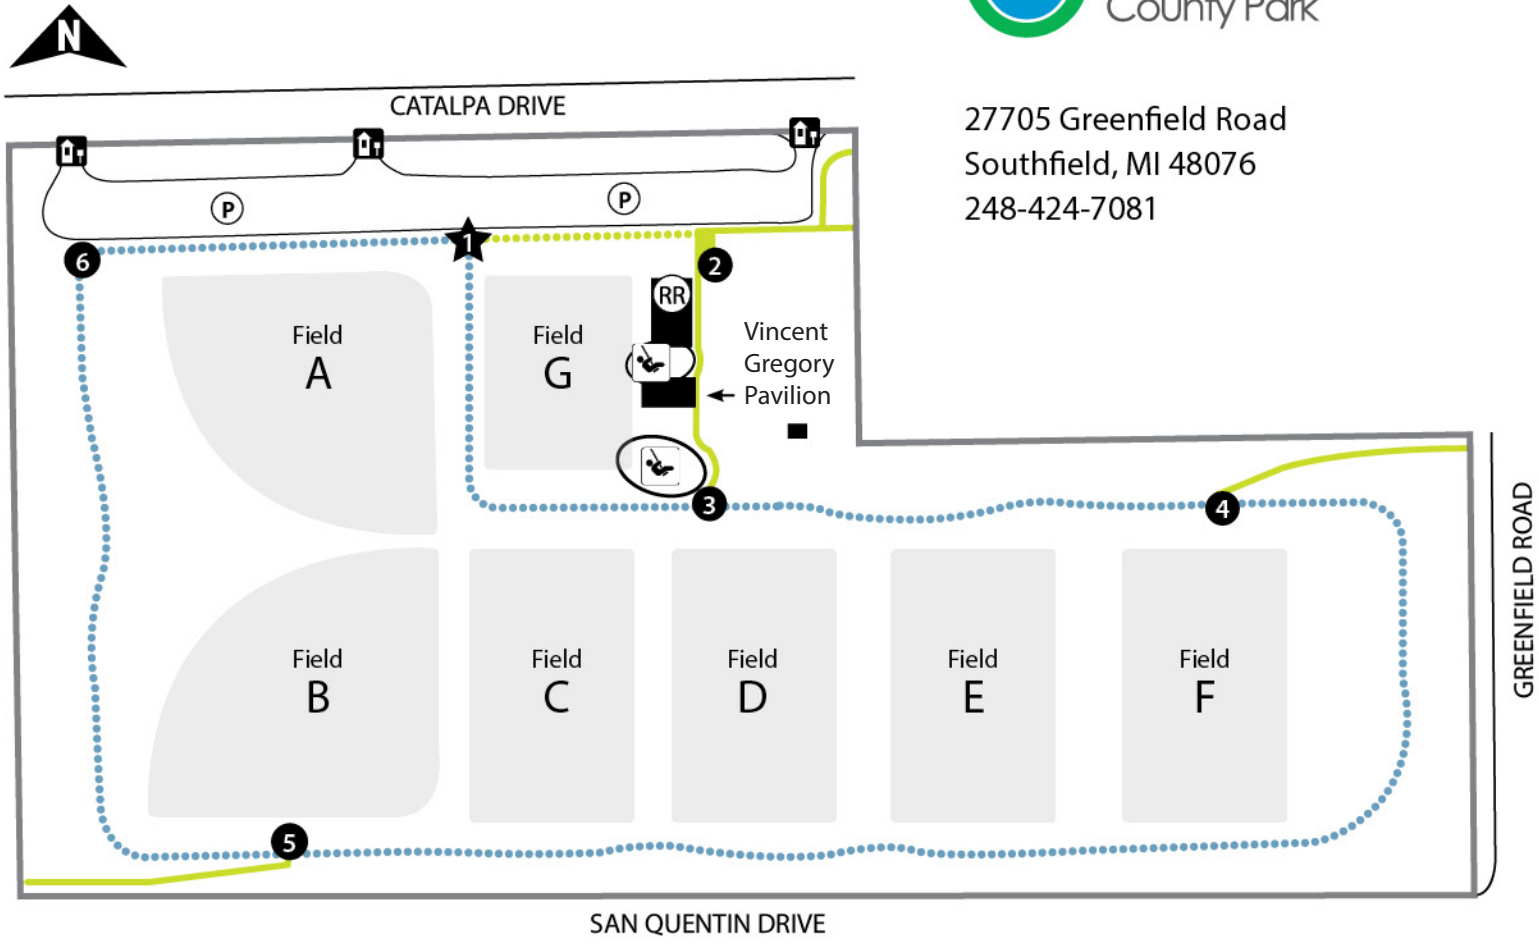

27705 Greenfield Road
Southfield, MI 48076
248-424-7081

LEGEND

- ★ Trailhead
- Paved Trail
- Unpaved Trail
- 1-6 Trail Intersections
- (P) Parking
- (RR) Restroom and water
- 🏠 Park Entrance
- 🎡 Playground

TRAIL	DIFFICULTY	DISTANCE	USE
A Park Trail		0.8 mile	
Trail Links		0.2 mile	

For information about the trails difficulty rating system visit OaklandCountyParks.com/trails

Trail Difficulty

-  Easier
-  Moderate
-  Difficult
-  More Difficult

Trail Use