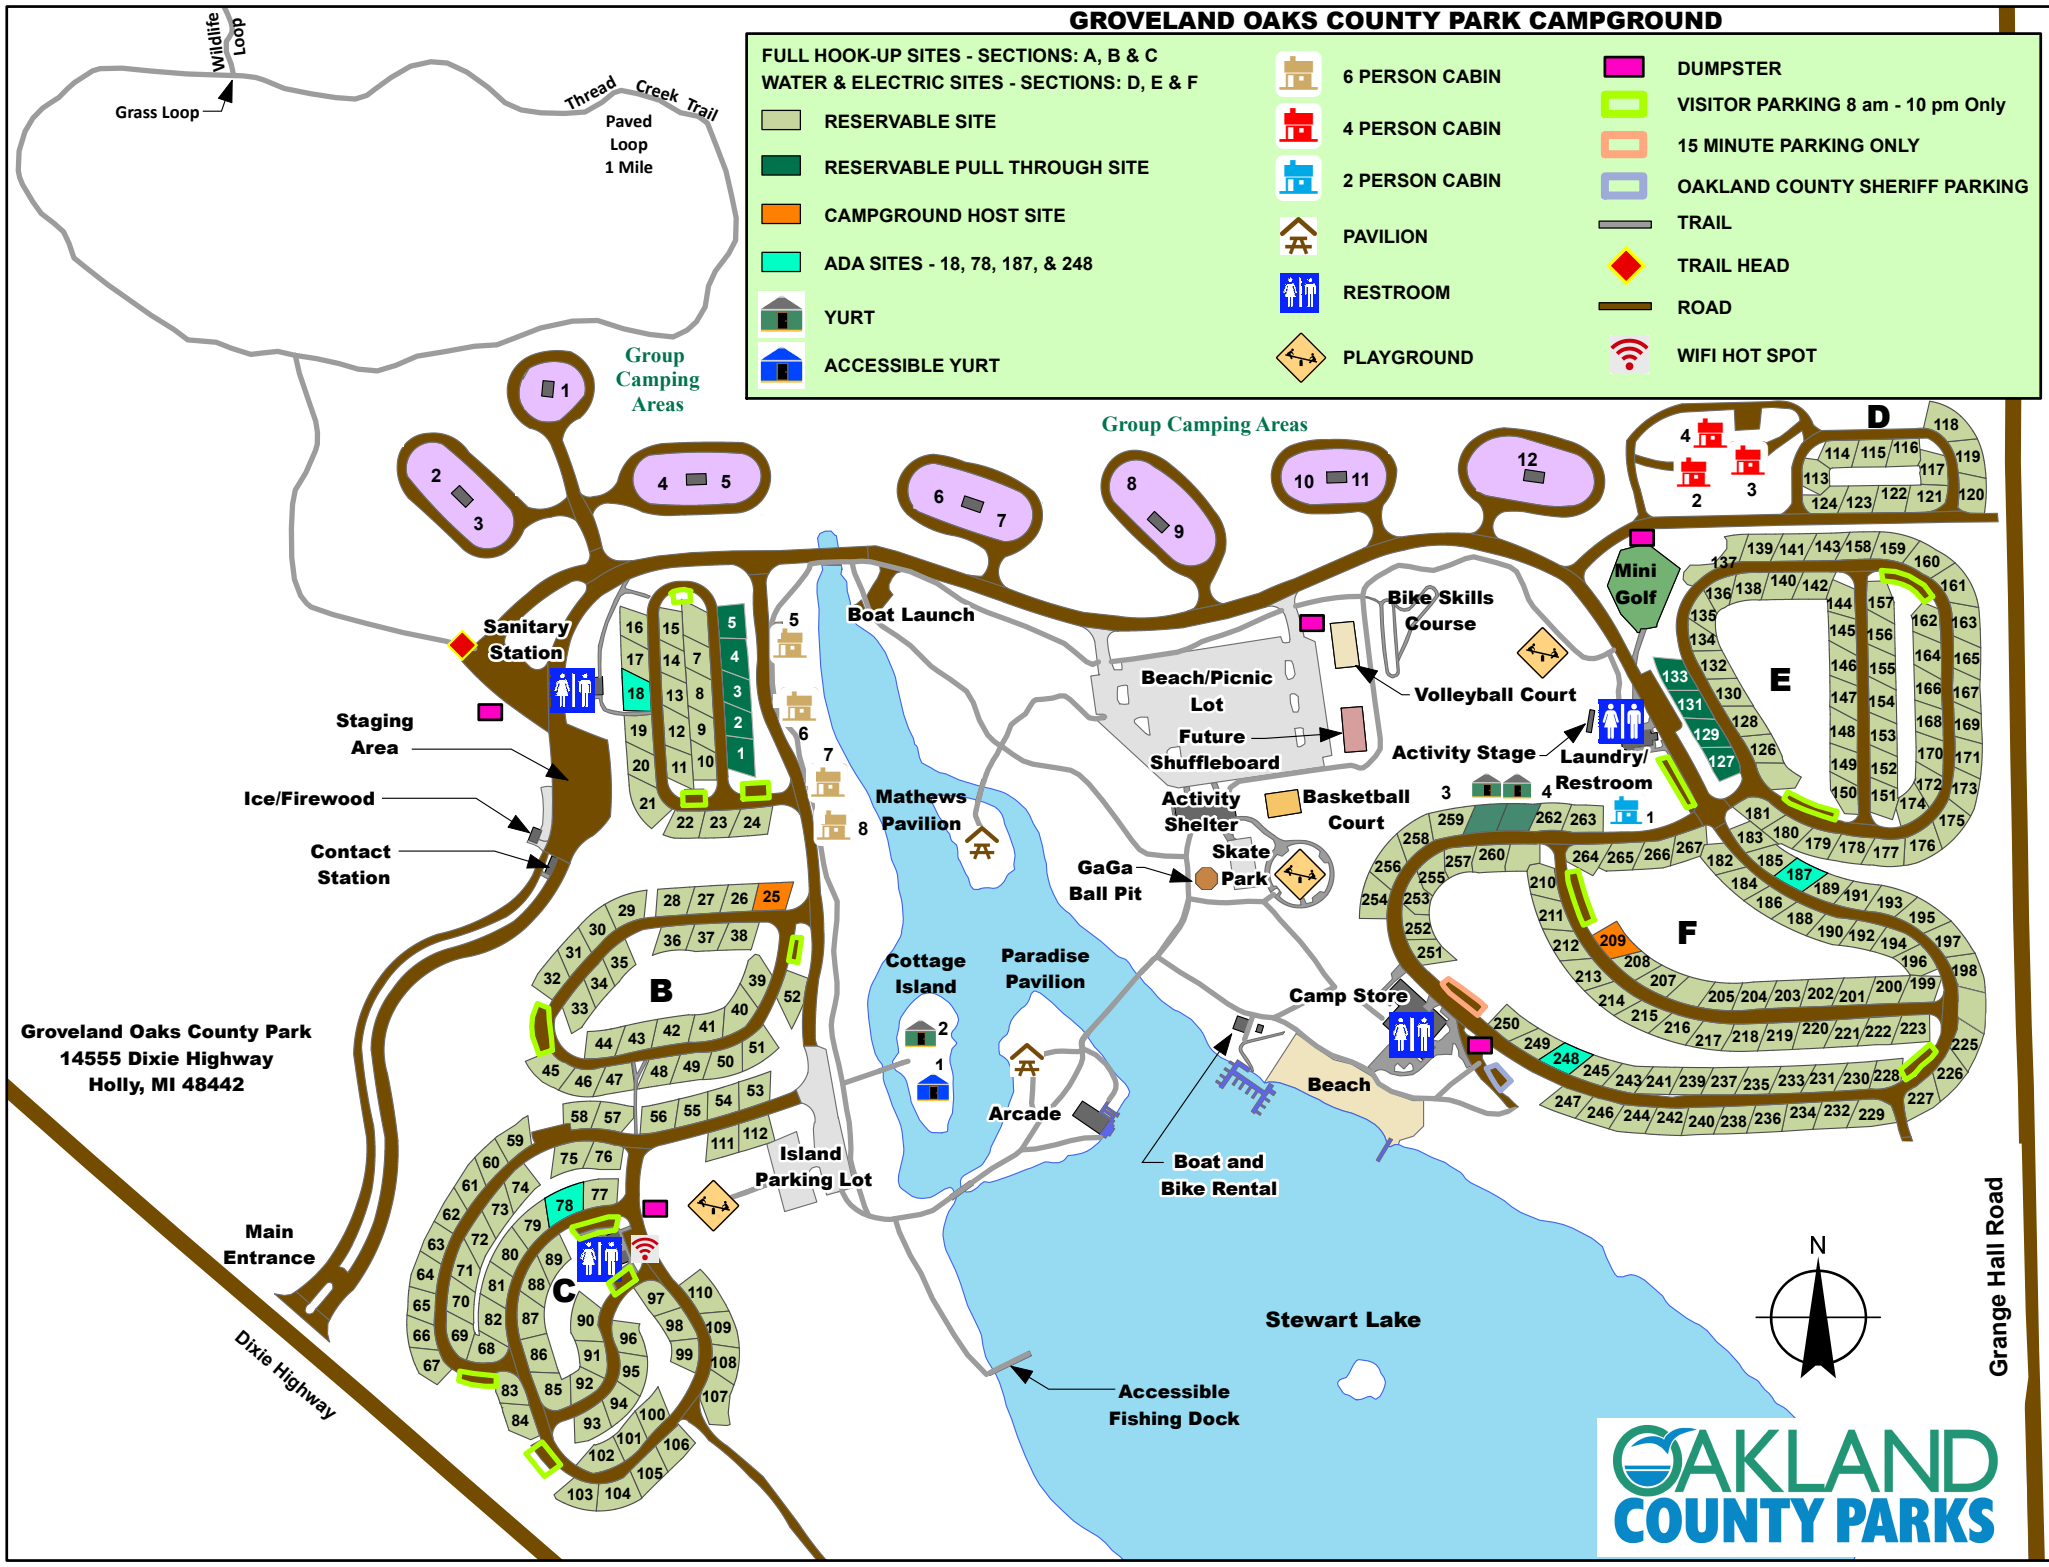

GROVELAND OAKS COUNTY PARK CAMPGROUND

FULL HOOK-UP SITES - SECTIONS: A, B & C				6 PERSON CABIN		DUMPSTER	
WATER & ELECTRIC SITES - SECTIONS: D, E & F				4 PERSON CABIN		VISITOR PARKING 8 am - 10 pm Only	
	RESERVABLE SITE		2 PERSON CABIN		15 MINUTE PARKING ONLY		OAKLAND COUNTY SHERIFF PARKING
	RESERVABLE PULL THROUGH SITE		PAVILION		TRAIL		TRAIL HEAD
	CAMPGROUND HOST SITE		RESTROOM		ROAD		WIFI HOT SPOT
	ADA SITES - 18, 78, 187, & 248		PLAYGROUND				
	YURT						
	ACCESSIBLE YURT						

Groveland Oaks County Park
14555 Dixie Highway
Holly, MI 48442