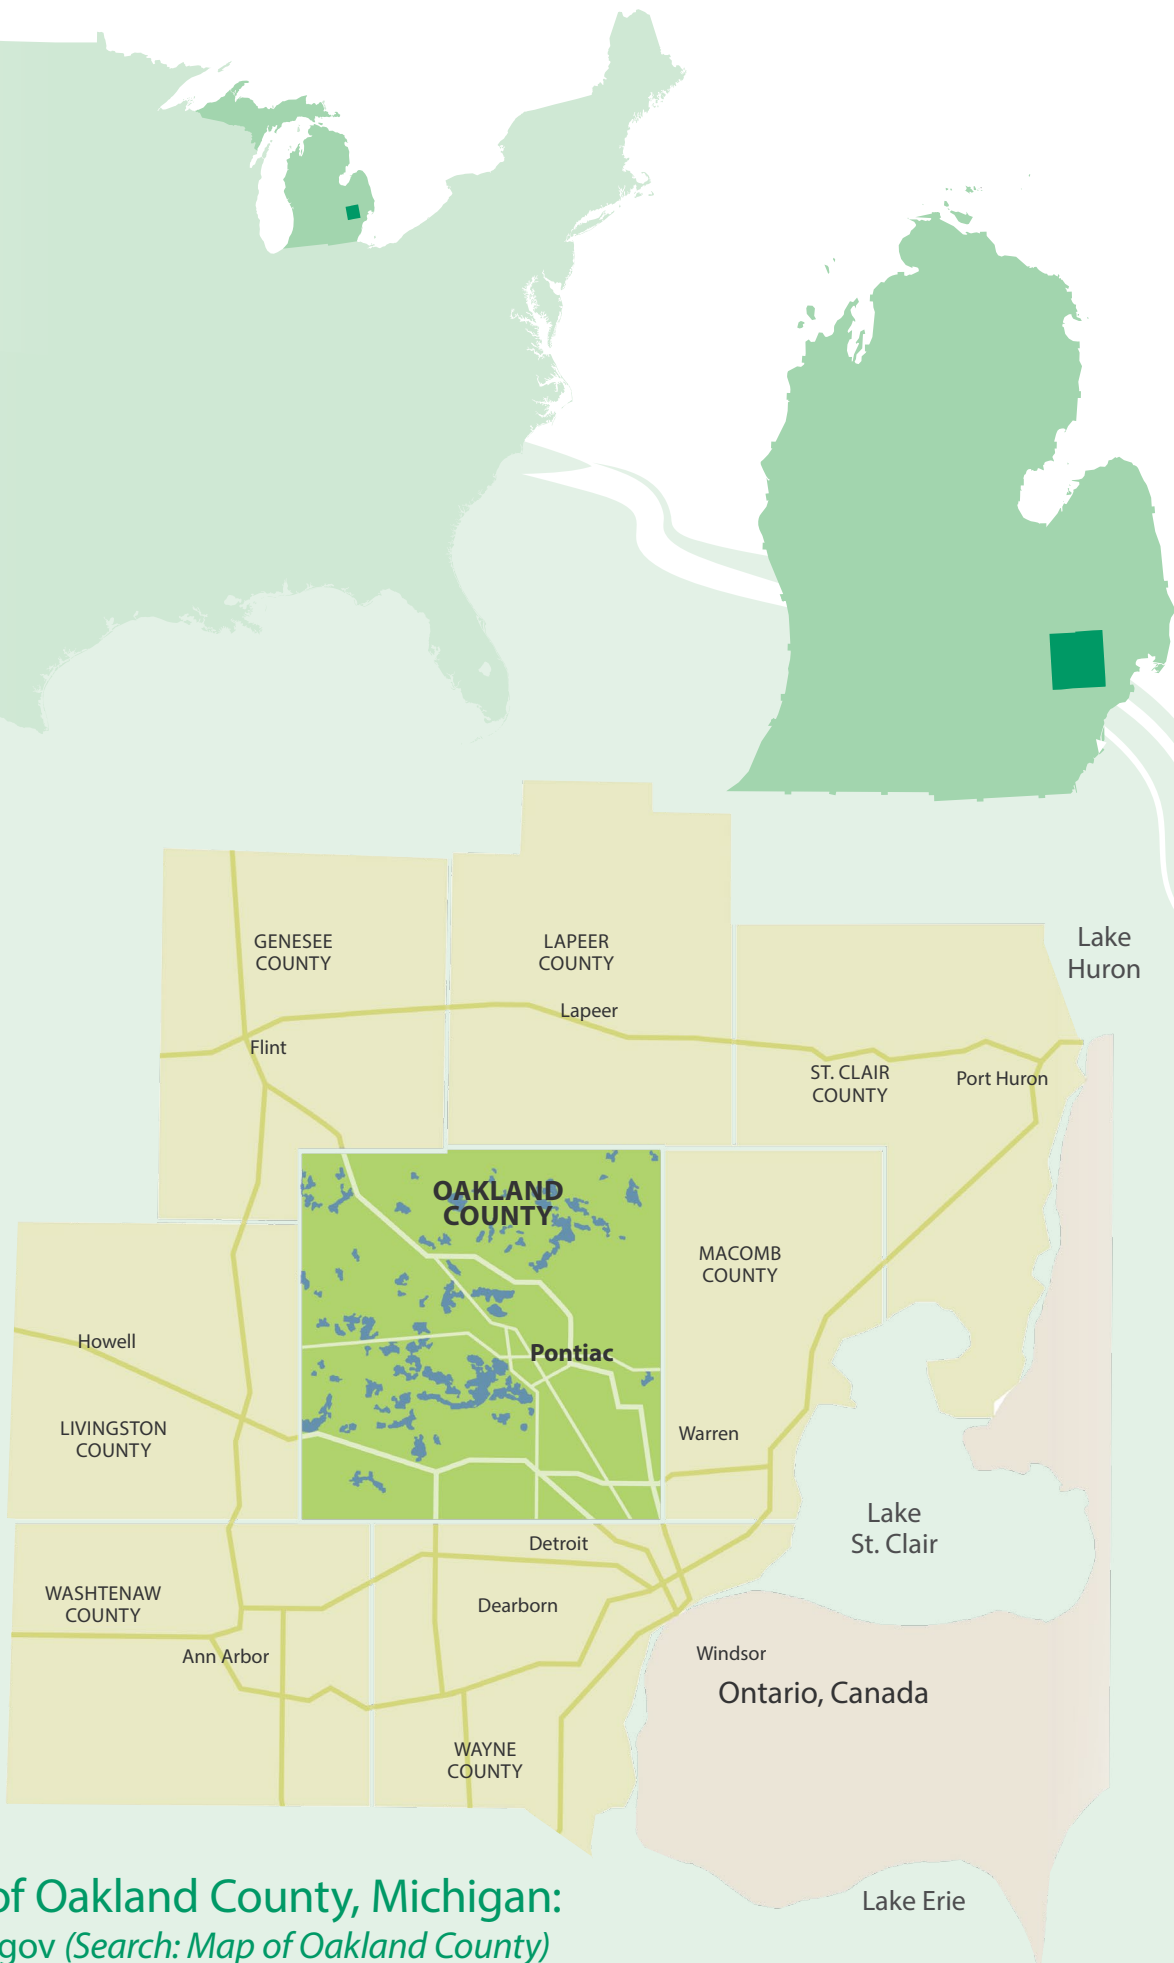

A Map of Oakland County, Michigan:
Michigan.gov (Search: Map of Oakland County)