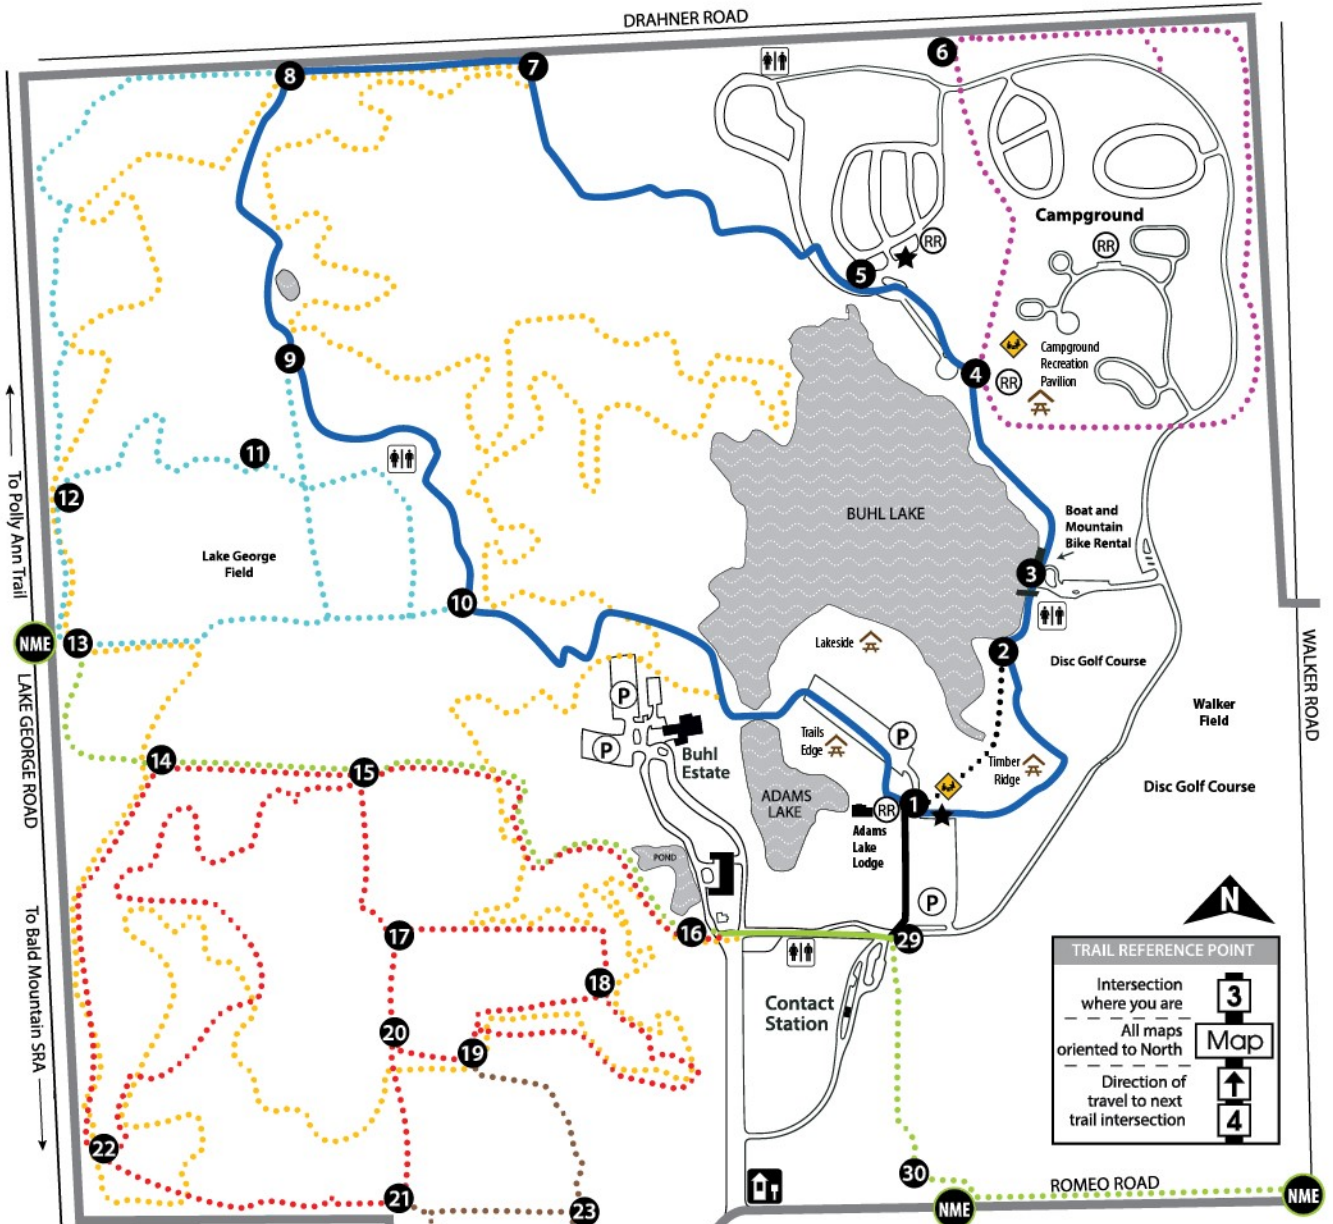

Addison Oaks
County Park

1480 West Romeo Road
Leonard, MI 48367
248-693-2432

OAKLAND
COUNTY PARKS
Great Parks for Great People

LEGEND

- ★ Trailhead
- Paved Trail
- Unpaved Trail
- 1-30 Trail Intersections
- (P) Parking
- (RR) Restrooms
- (♿♿) Portable Restroom
- (🏠) Park Entrance
- (NME) Non-motorized Entrance
- (🏠) Pavilion
- (🎡) Playground

TRAIL DISTANCE DIFFICULTY USE

TRAIL	DISTANCE	DIFFICULTY	USE
A Buhl Lake Loop	2.5 Miles	◆	🚶 🚲
between markers #1 and #5		●	🚶 🚲
B Trail Loop B	1.2 Miles	◆	🚶 🚲
C Trail Loop C	1.9 Miles	◆	🚶 🚲
D Trail Loop D	3.3 Miles	◆	🚶 🚲 🚴
E Trail Loop E	2.4 Miles	◆	🚶 🚴
F Singletrack Mountain Bike	6.9 Miles	◆	🚴
G Connector Trail	1.5 Miles	●	🚶 🚲 🚴
Trail Link	Varies	●	