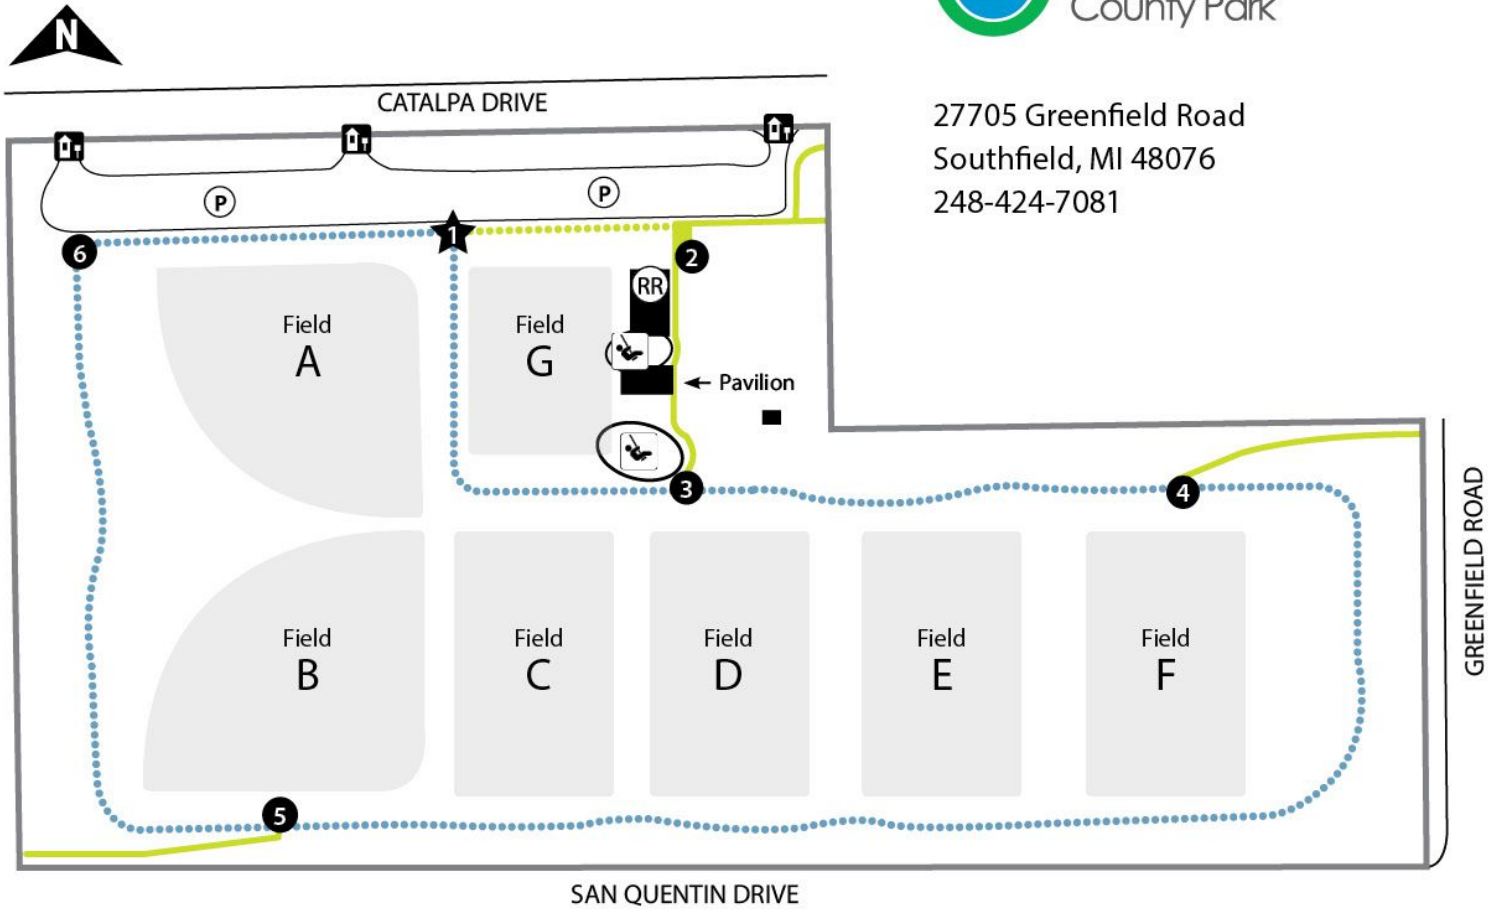

27705 Greenfield Road
Southfield, MI 48076
248-424-7081

LEGEND

- ★ Trailhead
- Paved Trail
- Unpaved Trail
- ①-⑥ Trail Intersections
- Ⓟ Parking
- Ⓜ Restroom and water
- 🏠 Park Entrance
- 🎡 Playground

TRAIL REFERENCE POINT

Intersection where you are 3

All maps oriented to North Map

Direction of travel to next trail intersection ↑

4

TRAIL	DIFFICULTY	DISTANCE	USE
A Park Trail		0.8 mile	
Trail Links		0.2 mile	

For information about the trails difficulty rating system visit OaklandCountyParks.com/trails