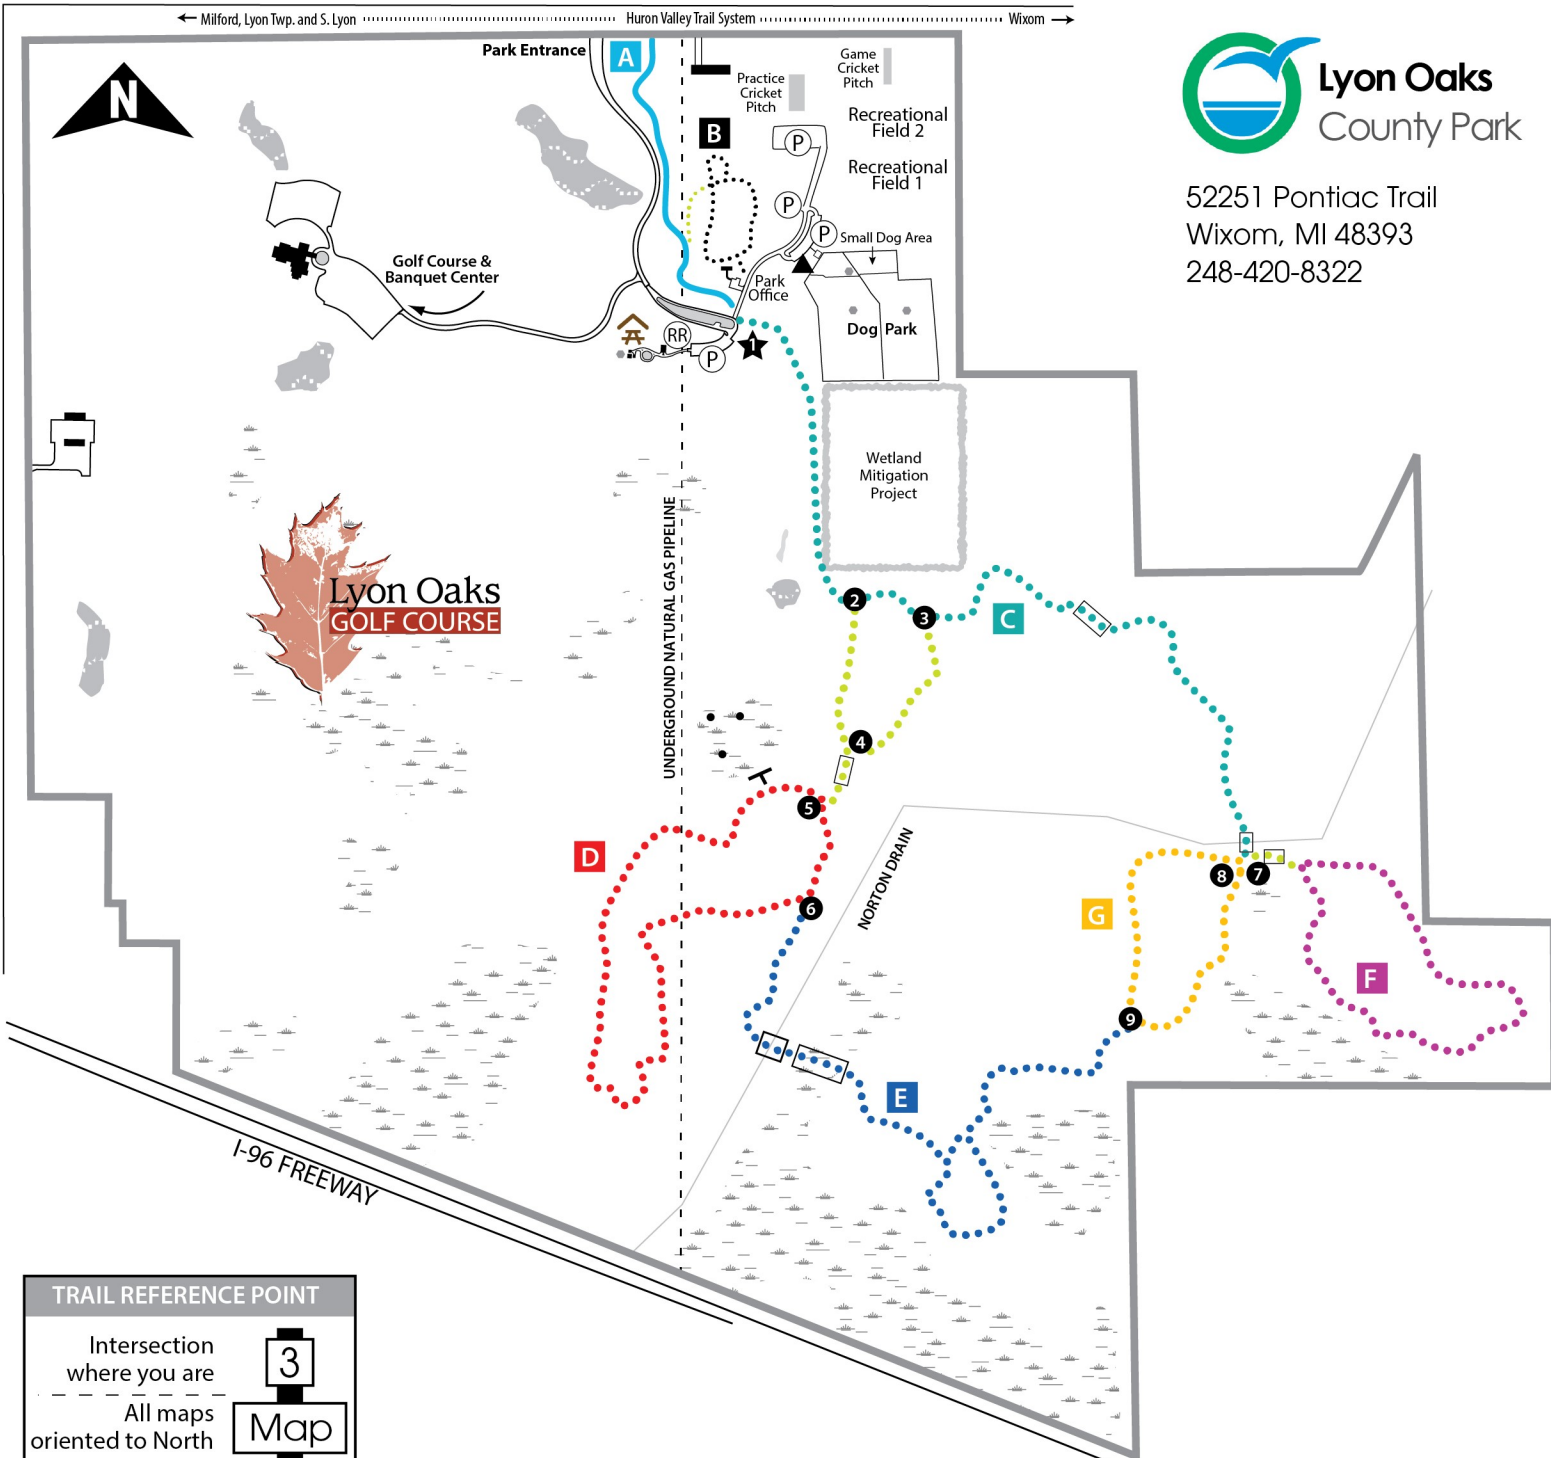

PONTIAC TRAIL

← Milford, Lyon Twp. and S. Lyon

Huron Valley Trail System

Wixom →

52251 Pontiac Trail
Wixom, MI 48393
248-420-8322

OLD PLANK ROAD

TRAIL REFERENCE POINT

Intersection where you are **3**

All maps oriented to North **Map**

Direction of travel to next trail intersection **4**

CAUTION

Bikes may be used on trails. Personal safety items, such as a helmet, are recommended. Operate bikes under control at all times. Please stay on designated trails so as not to disturb plants and wildlife.

- ★ Trailhead
- (P) Parking
- (RR) Restrooms
- ▲ Portable Restroom
- ⬢ Pavilion
- ⚡ Playground
- Paved Trail
- Natural Trail
- ①-⑨ Trail Intersections

TRAILS	DISTANCE	TERRAIN
A Prairie Pathway	.35 miles	Paved; slight elevation changes
B Old Orchard Loop	.30 miles	Dirt/woodchip trail; slight elevation changes
C Coyote Corridor	1.03 miles	Gravel/boardwalk; relatively flat
D Heron Loop	1.08 miles	Gravel; relatively flat
E Red-tail Run	1.30 miles	Gravel; relatively flat
F Fawn Loop	.80 miles	Gravel; slight elevation changes
G Turkey Loop	.52 miles	Gravel; relatively flat
Connectors		Bridge/boardwalk